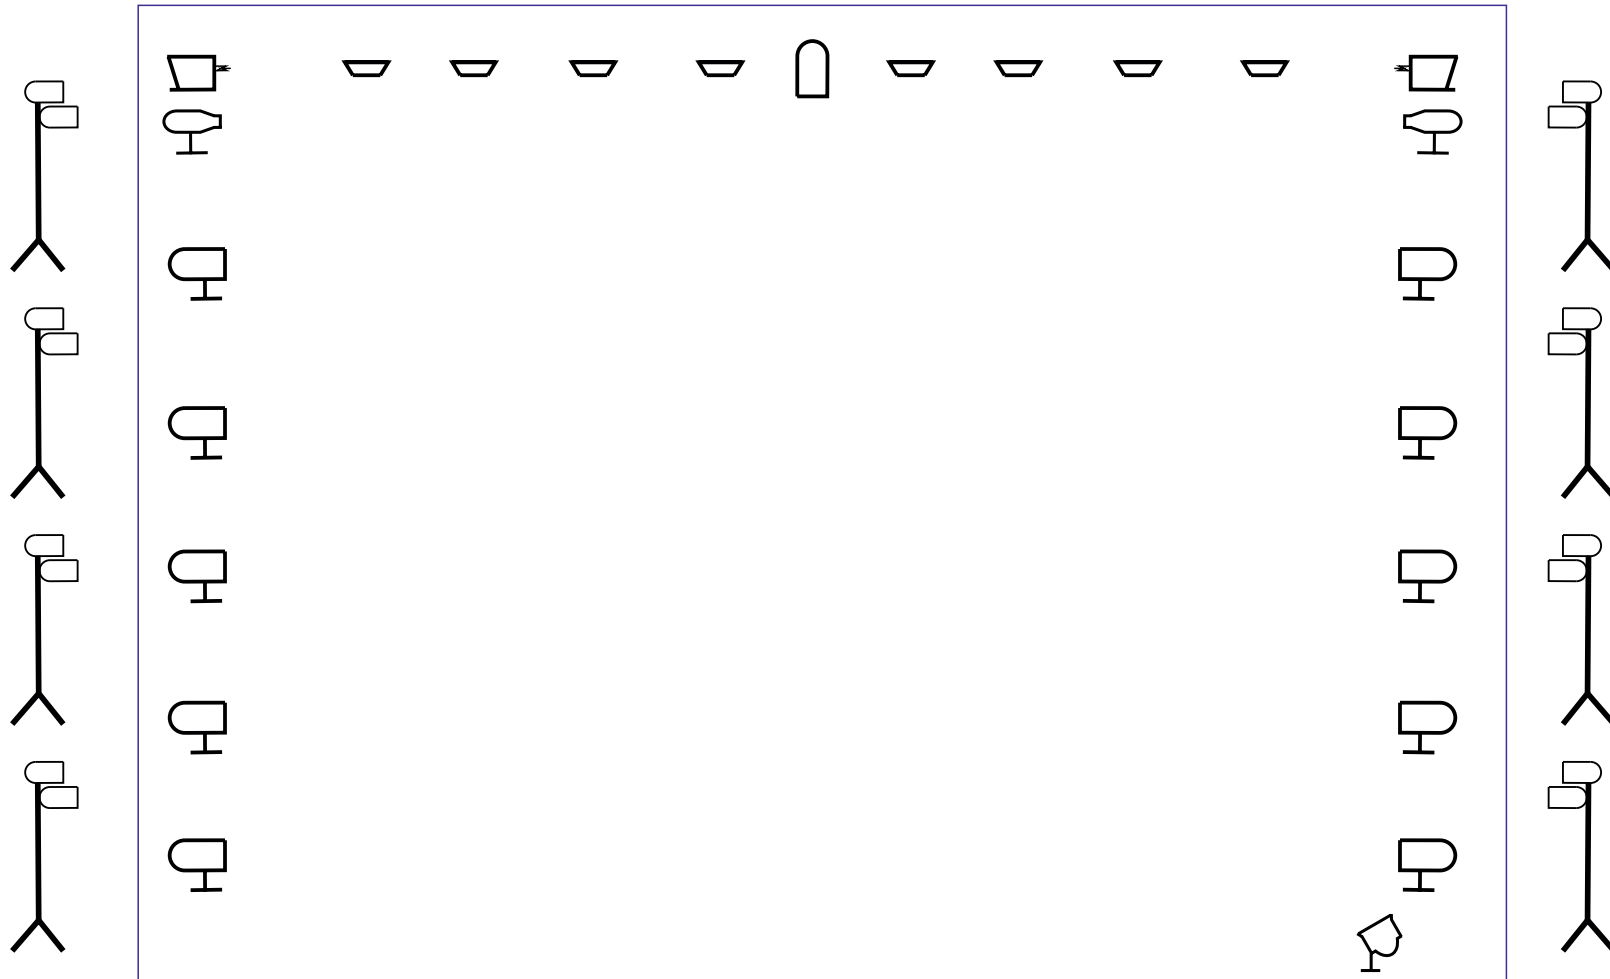

“THE CHILD”

CHOREOGRAPHER : TANUSREE SHANKAR

FLOOR/ SIDE PLAN

Page : 2

50 PAR 64 (CP 62) Including extra if required according to stage size.

12 Profile 36°

12 LED PAR 3 Watt

8 Palco

9 P.C. 1 kW

1 Fresnel

2 Haze Machine (DF-50/Smoke Factory)

8 Stands

13 Floor Stands

12 PAR 36 (Pin Point)

8 Power Packs

1 Avolites Console 2004/2008